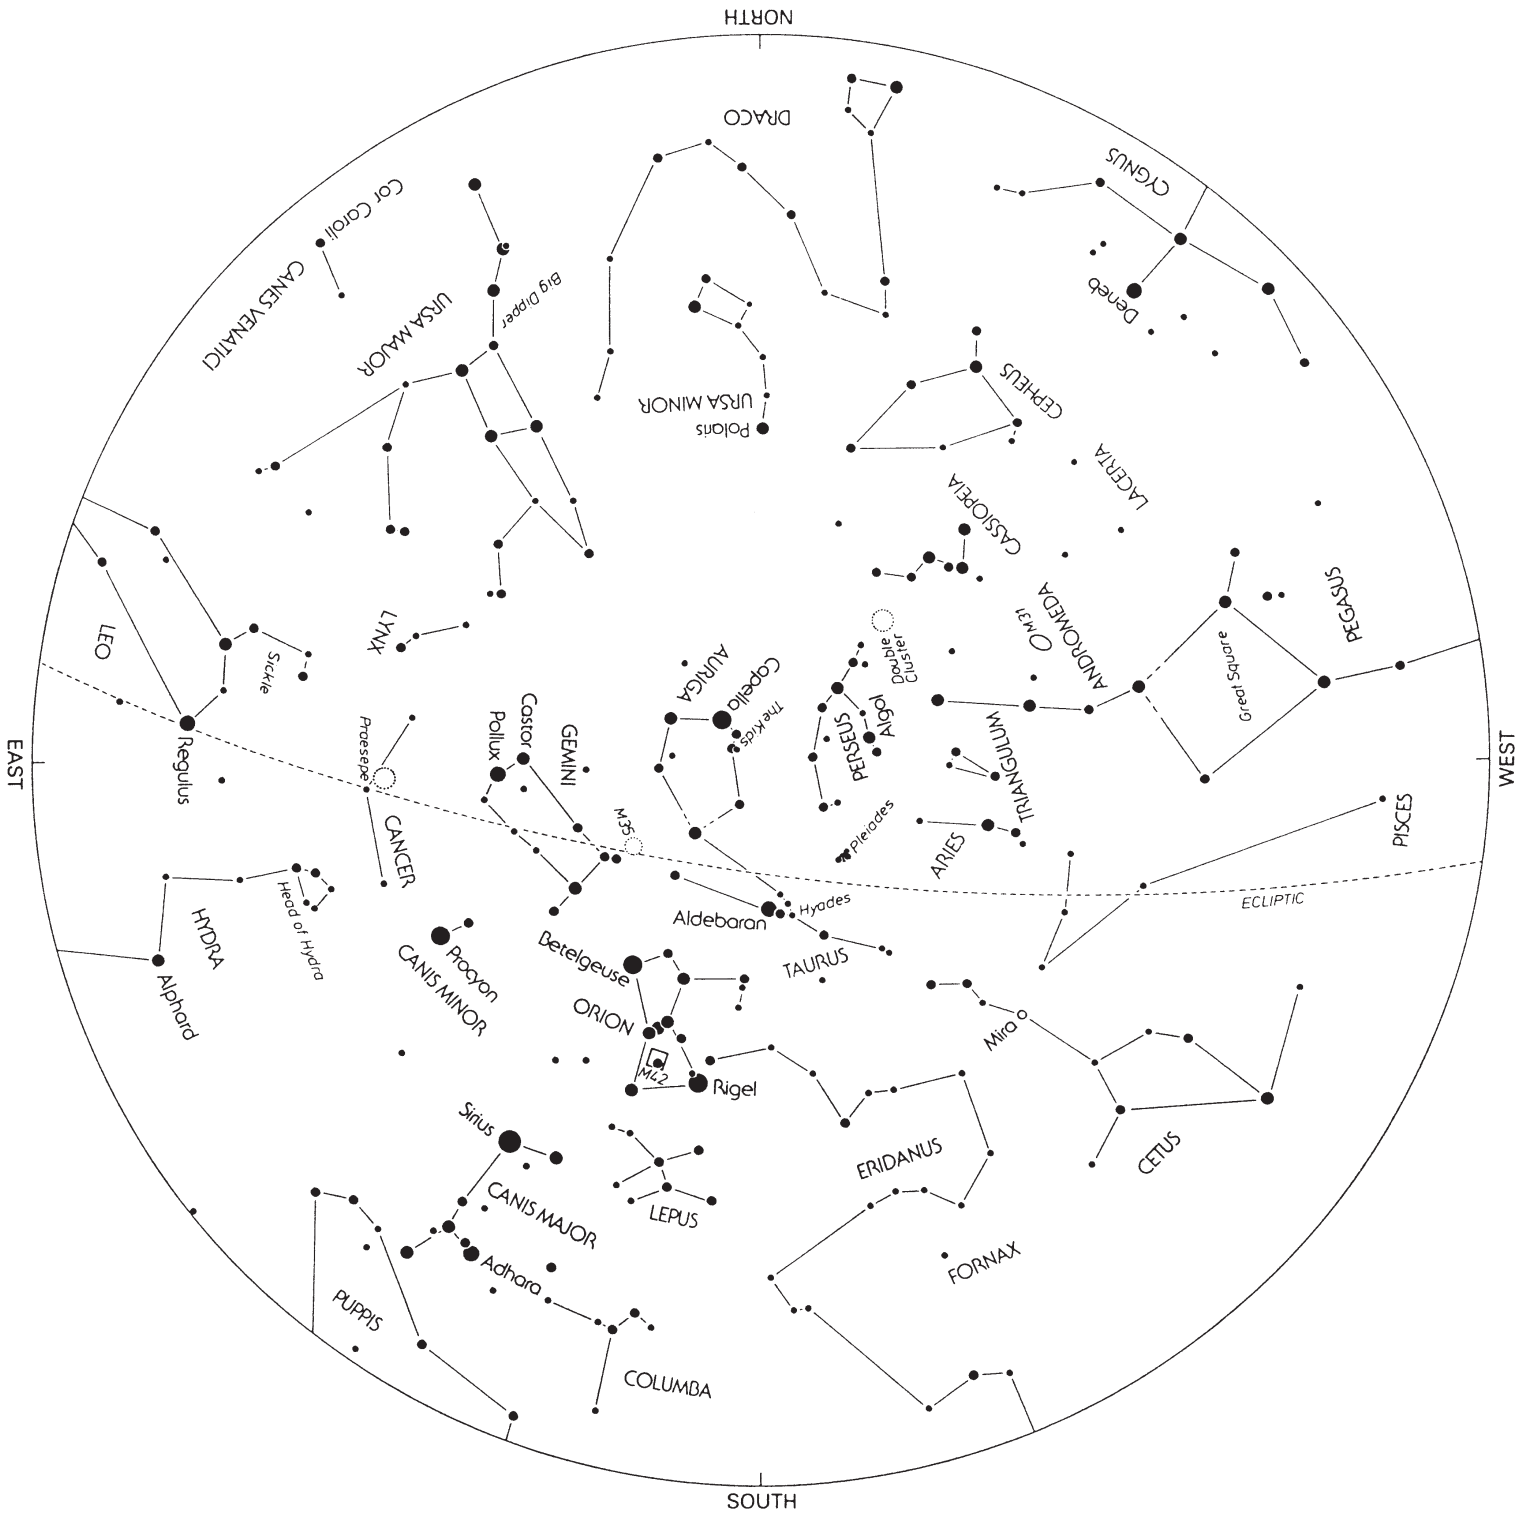

Winter Constellations

Hold the chart up and in front of you with the direction you are facing positioned at the bottom.

December 1, 12:40 am EST
 January 1, 10:40 pm EST
 February 1, 8:40 pm EST