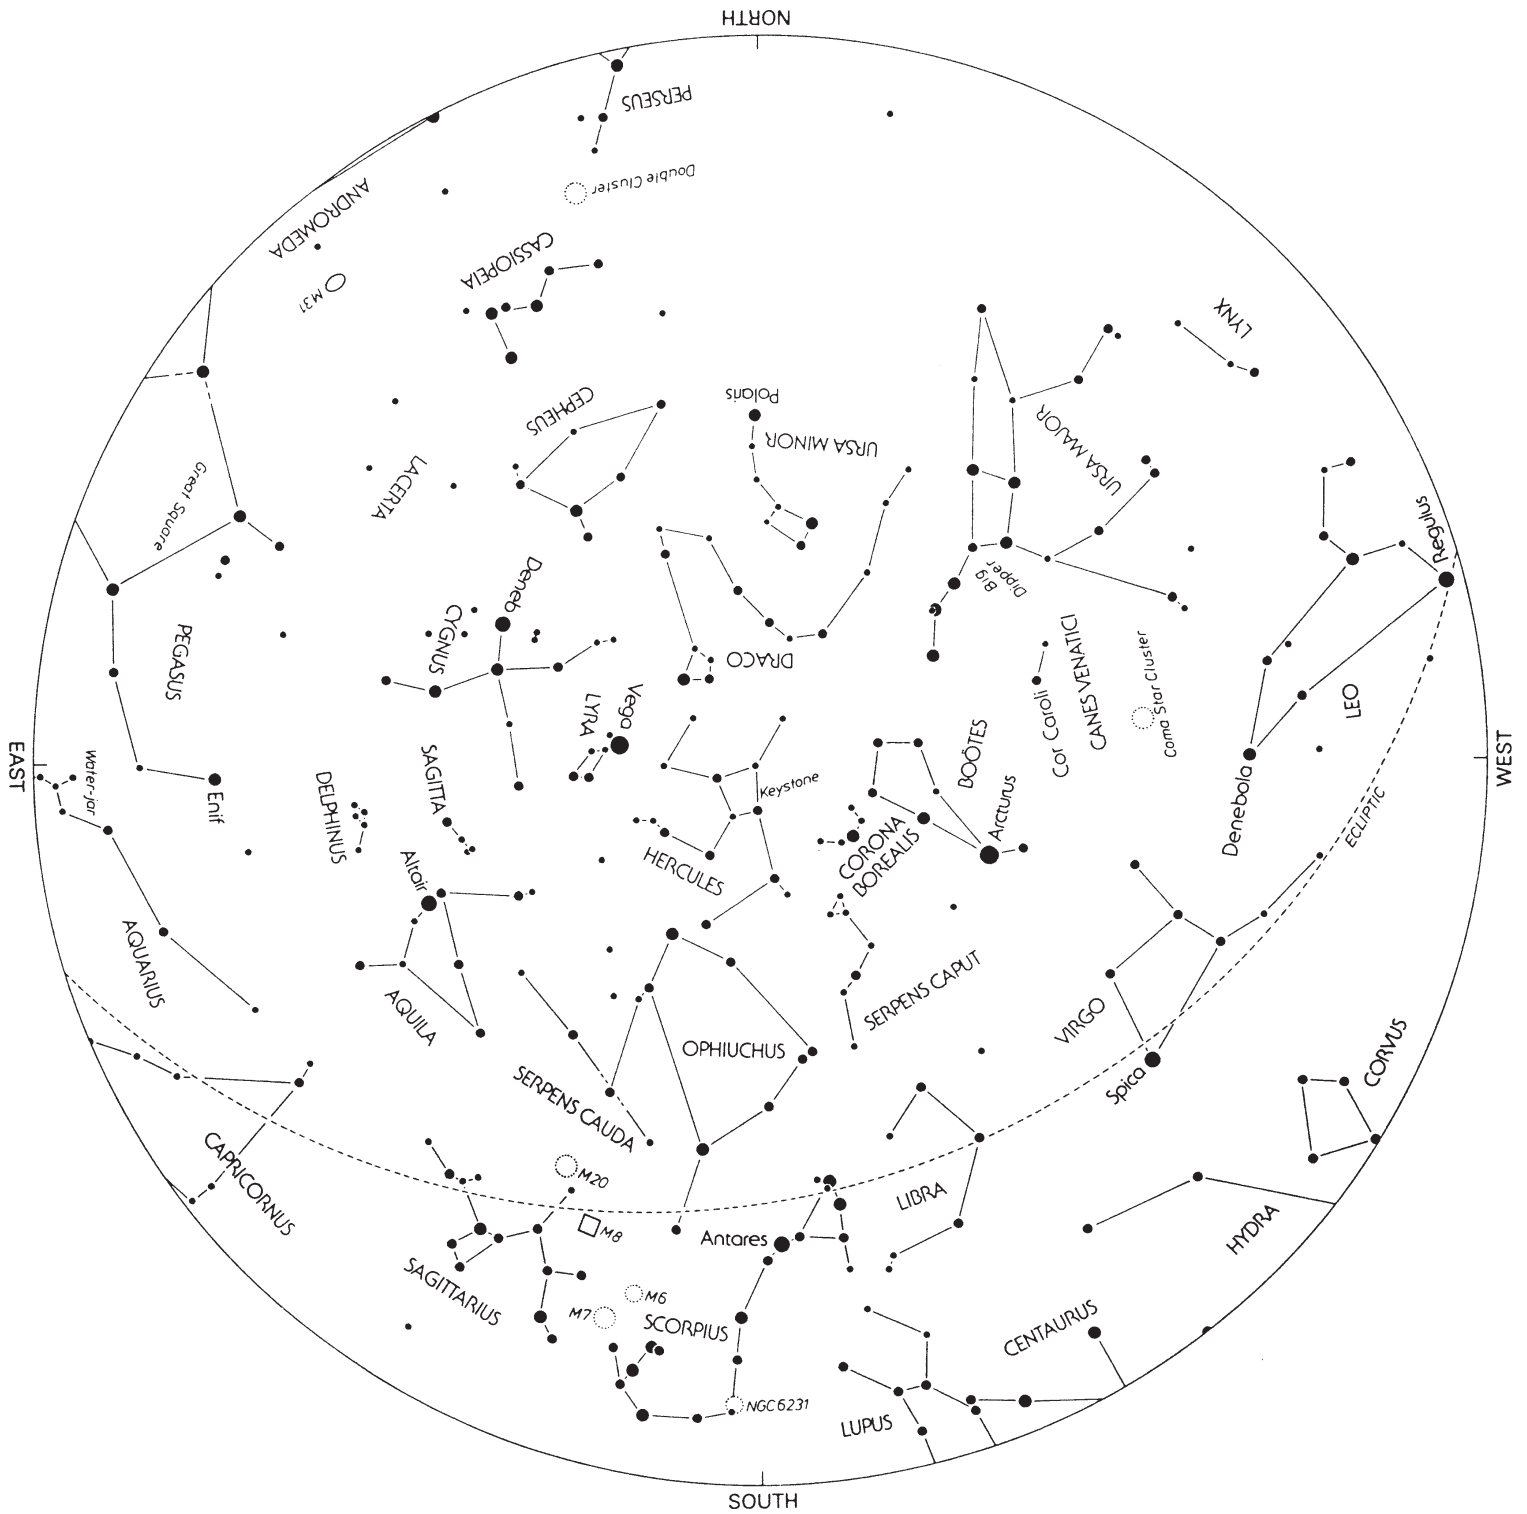

# Summer Constellations

Hold the chart up and in front of you with the direction you are facing positioned at the bottom.

June 1, 1:40 am EDT  
July 1, 11:40 pm EDT  
August 1, 9:40 pm EDT