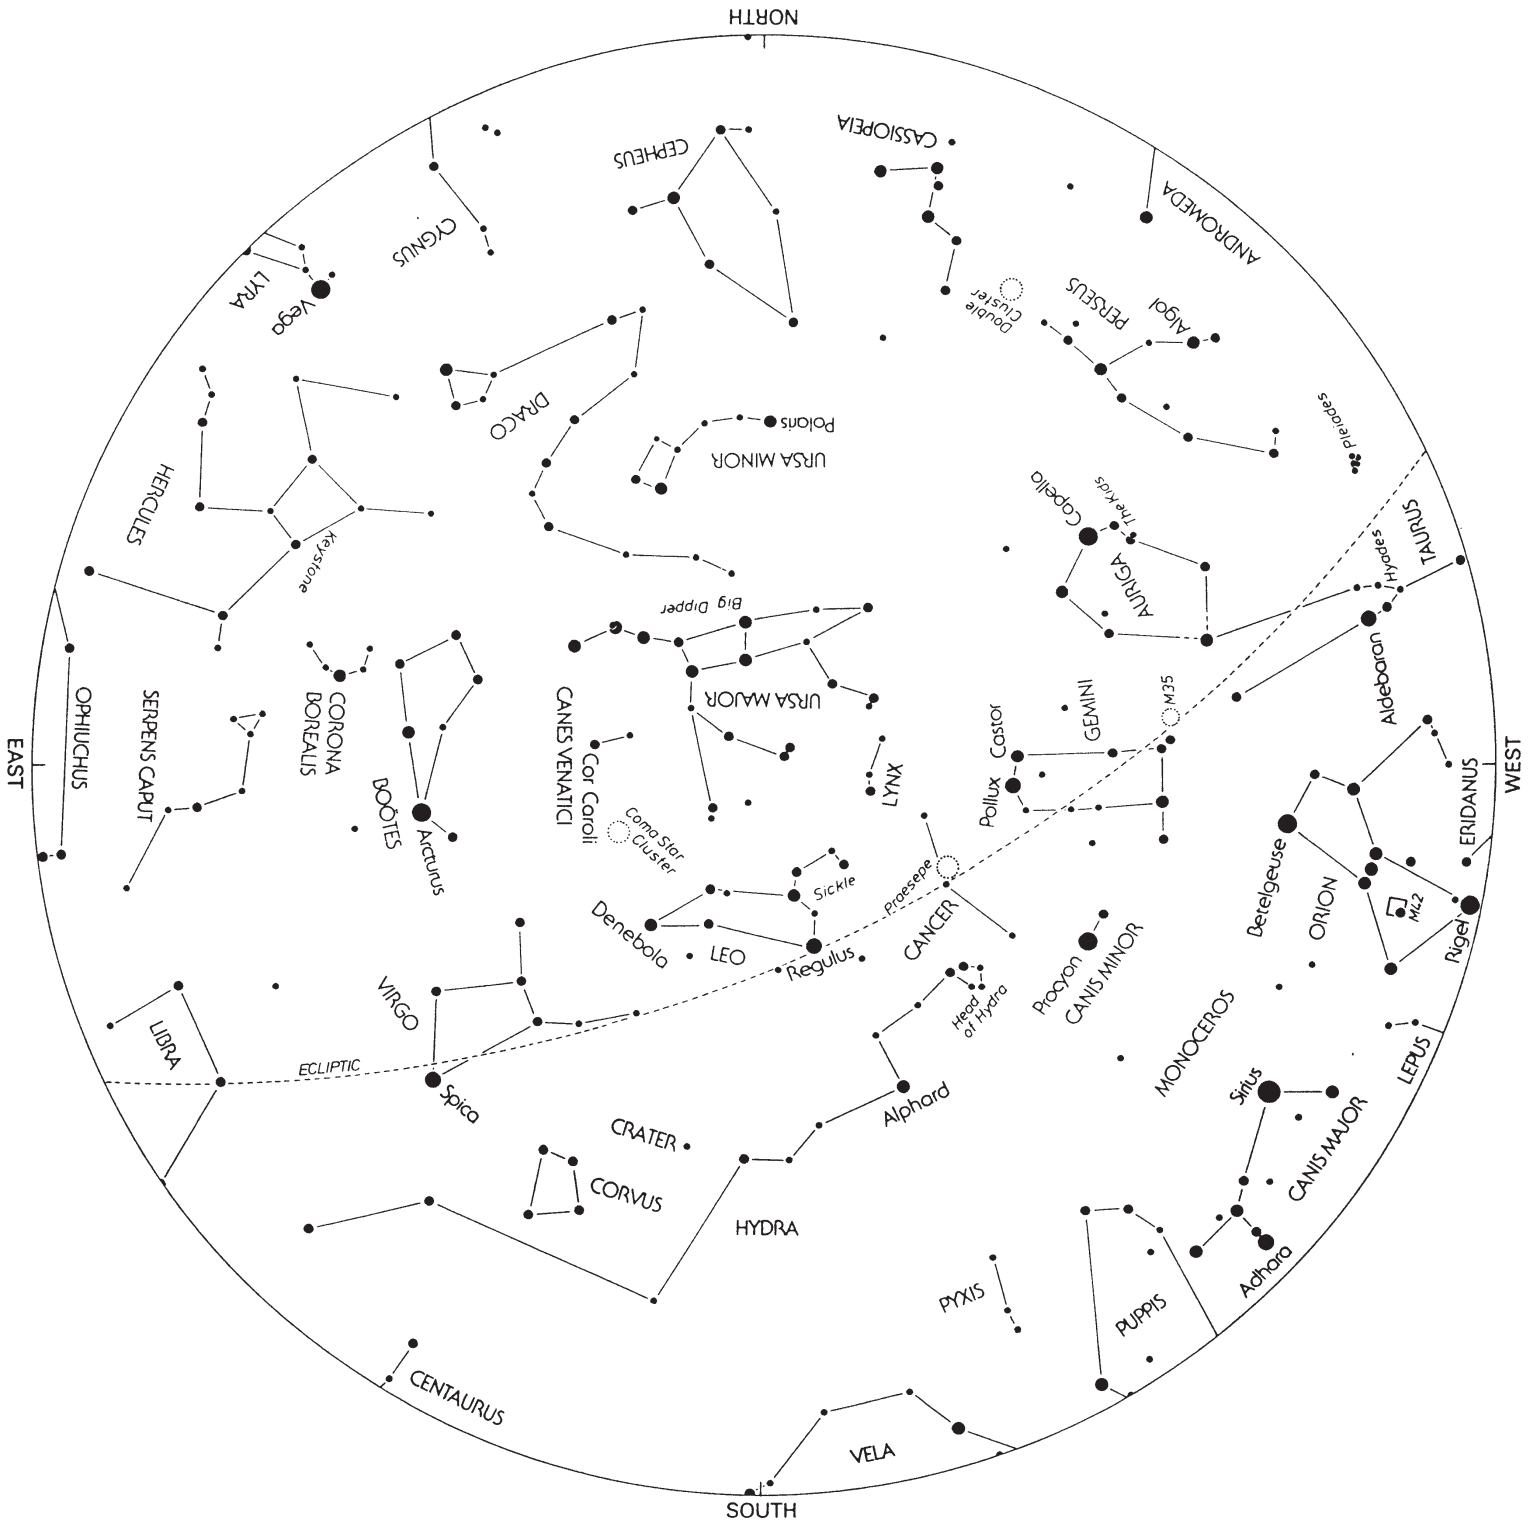

Spring Constellations

Hold the chart up and in front of you with the direction you are facing positioned at the bottom.

March 1, 12:30 am EST
April 1, 11:30 pm EDT
May 1, 9:30 pm EDT