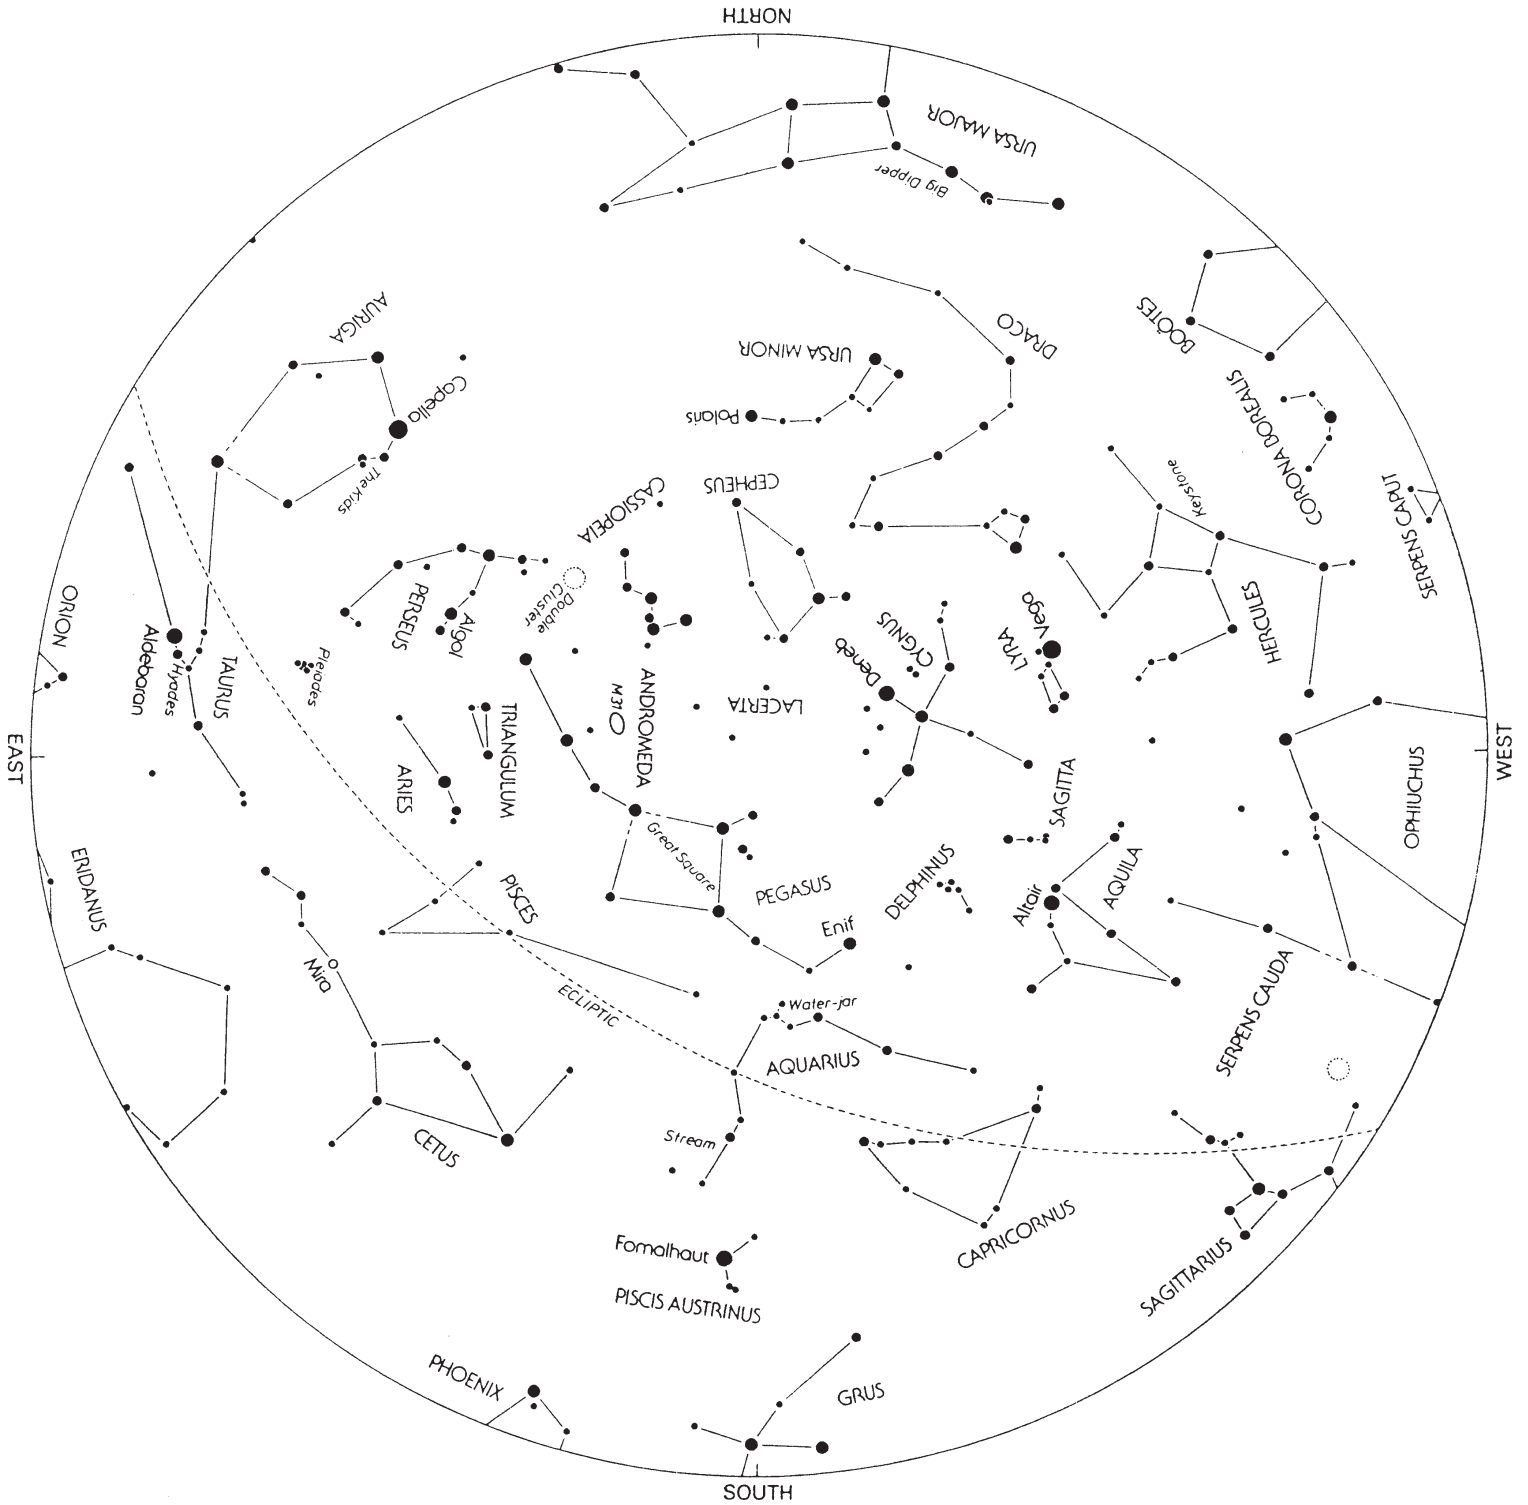

# Fall Constellations

Hold the chart up and in front of you with the direction you are facing positioned at the bottom.

September 1, 1:40 am EDT  
 October 1, 11:40 pm EDT  
 November 1, 8:40 pm EST