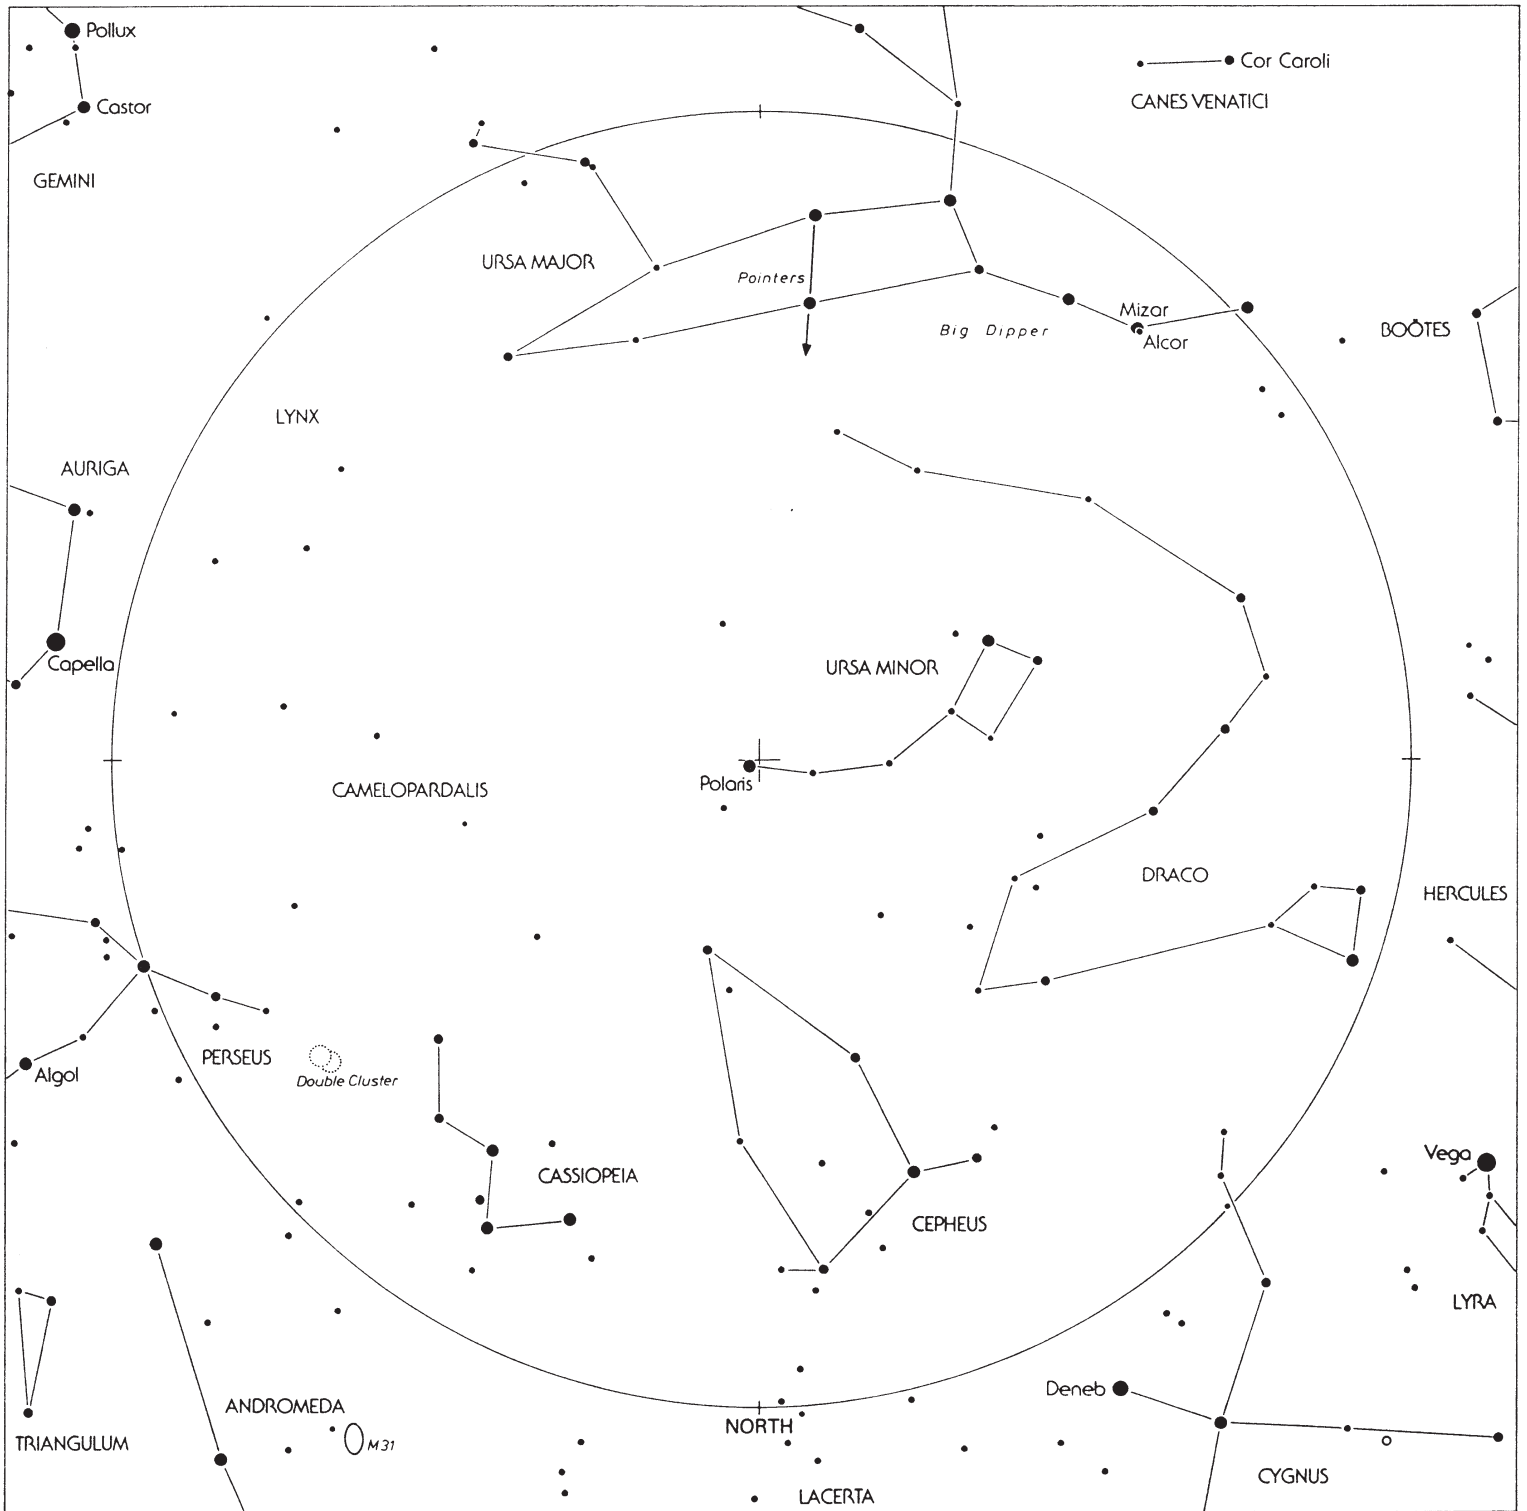

Circumpolar Constellations

Facing North, turn the chart using the Big Dipper or Cassiopeia as reference constellations.